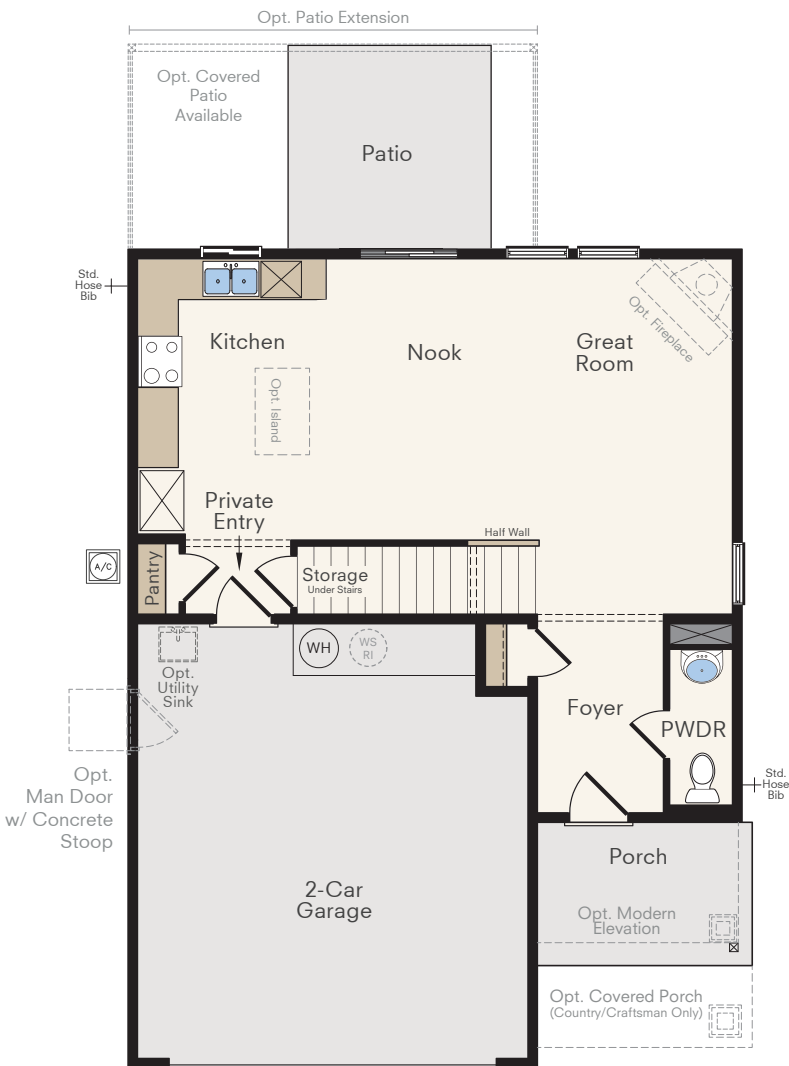

# Signature SERIES THE TAMARACK

2-Story Home  
3 Bedrooms, 2.5 Baths  
Approx. 1,519 sq. ft. heated

COUNTRY ELEVATION

MODERN ELEVATION

First Floor